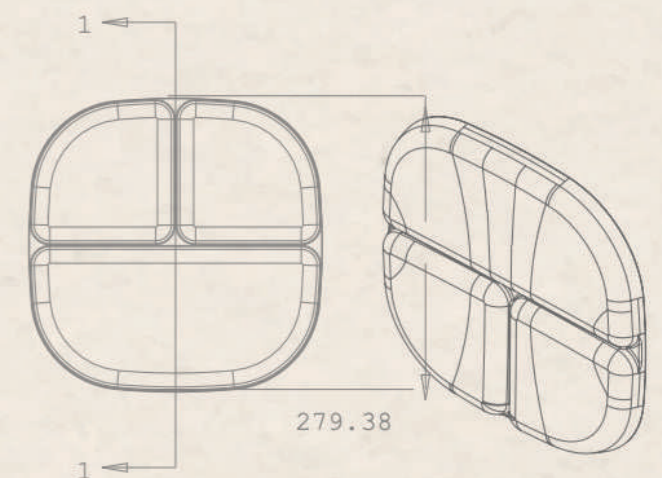

PRODUCT DESIGN

Tailor-made product development

- Production units : from 3.000 pcs
- Production time +/- 14 weeks