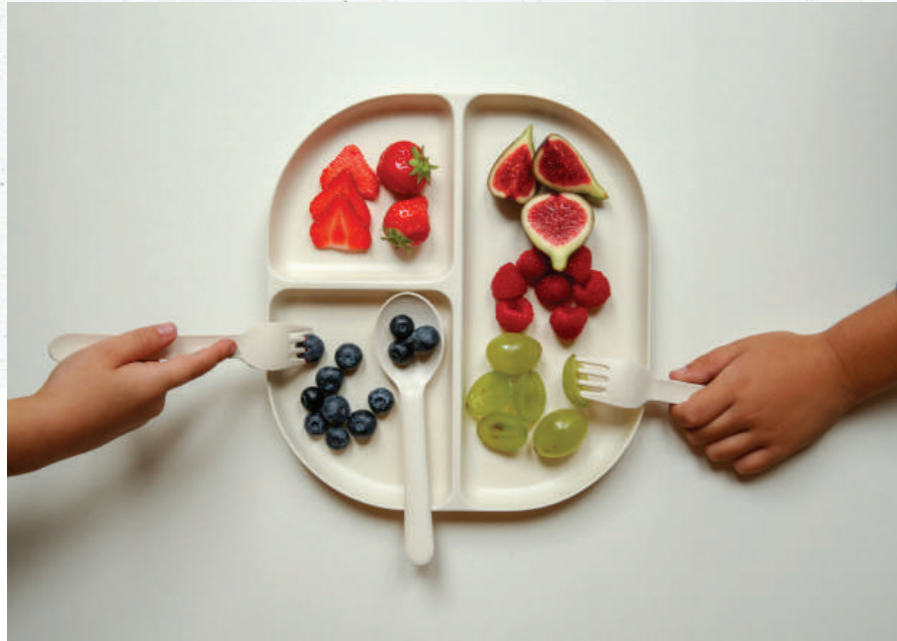

Bambino

Plates & Divided Trays

Small

Ø 18 x 2.5 cm
Ø 7 x 1 in

Blush x4
72576

Cloud x4
72583

Coral x
72590

Lagoon x
32884

Storm x4
72606

Terracotta x4
72613

Divided Tray

25 x 23 x 2.2 cm
9 3/4 x 9 x 3/4 in

Blush x4
89578

White x4
90144

Coral x4
89585

Lagoon x4
89592

Storm x4
89622

Royal Blue x4
89615

Lemon x4
89608